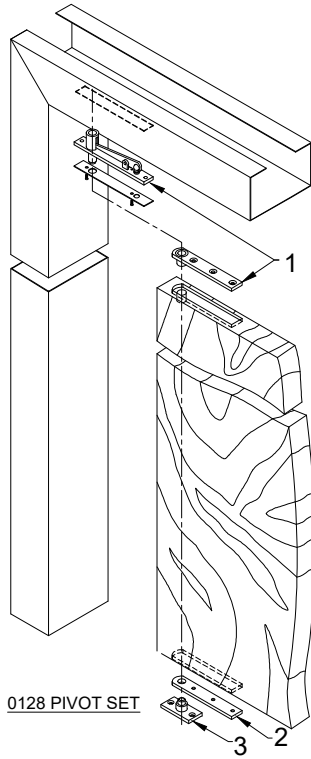

CENTER HUNG PIVOT SET - SINGLE or DOUBLE ACTING

0127 Pivot Set

For Steel or Wood doors up to 42" wide x 102" height & weighing up to 200 lb.

- | | | |
|---|-------------|----------------------------|
| 1 | 0320 | Top pivot |
| 2 | 0127 | Bottom Leaf into side jamb |
| 3 | | Door Leaf - Bottom |

Non Handed

0128 Pivot Set

For Steel or Wood doors up to 42" wide x 102" height & weighing up to 250 lb.

- | | | |
|---|-------------|-------------------------------|
| 1 | 0320 | Top pivot |
| 2 | 0128 | Bottom Leaf on Finished Floor |
| 3 | | Door Leaf - Bottom |

Non Handed

0370 Pivot Set

For Steel or Wood doors up to 44" wide x 102" height & weighing up to 500 lb.

- | | | |
|---|-------------|-------------------------------|
| 1 | 0340 | Top pivot |
| 2 | 0370 | Bottom Leaf on finished floor |
| 3 | | Door Leaf - Bottom |

Non Handed

* Door taller than 102" - Use 0345 top pivot in lieu of 0340 top pivot.

0327 Pivot Set

For Steel or Wood doors up to 42" wide x 96" height & weighing up to 135 lb.

- | | | |
|---|-------------|----------------------------|
| 1 | 0321 | Top pivot |
| 2 | 0327 | Bottom Leaf into side jamb |
| 3 | | Door Leaf - Bottom |