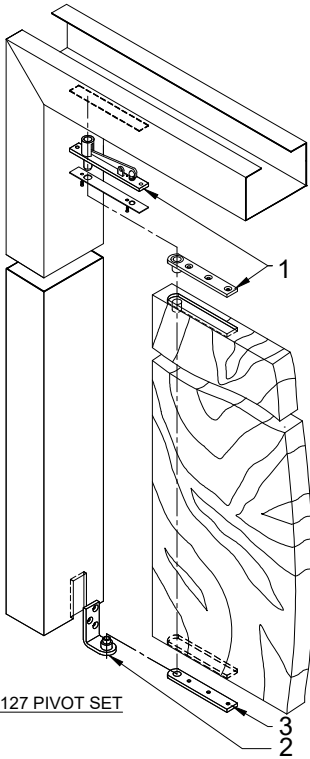

CENTER HUNG PIVOT SET - SINGLE or DOUBLE ACTING

0127 Pivot Set

For Steel or Wood doors up to 42" wide x 102" height & weighing up to 200 lb.

- | | | |
|---|-------------|----------------------------|
| 1 | 0320 | Top pivot |
| 2 | 0127 | Bottom Leaf into side jamb |
| 3 | | Door Leaf - Bottom |

Non Handed

0128 Pivot Set

For Steel or Wood doors up to 42" wide x 102" height & weighing up to 250 lb.

- | | | |
|---|-------------|-------------------------------|
| 1 | 0320 | Top pivot |
| 2 | 0128 | Bottom Leaf on Finished Floor |
| 3 | | Door Leaf - Bottom |

Non Handed

0370 Pivot Set

For Steel or Wood doors up to 44" wide x 102" height & weighing up to 500 lb.

- | | | |
|---|-------------|-------------------------------|
| 1 | 0340 | Top pivot |
| 2 | 0370 | Bottom Leaf on finished floor |
| 3 | | Door Leaf - Bottom |

Non Handed

* Door taller than 102" - Use 0345 top pivot in lieu of 0340 top pivot.

0327 Pivot Set

For Steel or Wood doors up to 42" wide x 96" height & weighing up to 135 lb.

- | | | |
|---|-------------|----------------------------|
| 1 | 0321 | Top pivot |
| 2 | 0327 | Bottom Leaf into side jamb |
| 3 | | Door Leaf - Bottom |