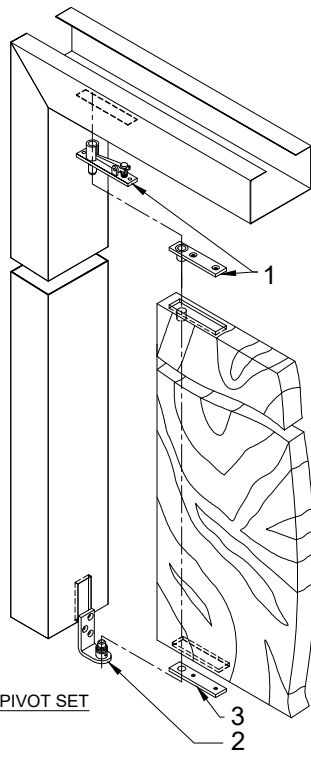

CENTER HUNG PIVOT SET - SINGLE or DOUBLE ACTING

0127 Pivot Set

For Steel or Wood doors up to 42" wide x 102" height & weighing up to 200 lb.

- | | | |
|---|-------------|----------------------------|
| 1 | 0320 | Top pivot |
| 2 | 0127 | Bottom Leaf into side jamb |
| 3 | | Door Leaf - Bottom |

Non Handed

0128 Pivot Set

For Steel or Wood doors up to 42" wide x 102" height & weighing up to 250 lb.

- | | | |
|---|-------------|-------------------------------|
| 1 | 0320 | Top pivot |
| 2 | 0128 | Bottom Leaf on Finished Floor |
| 3 | | Door Leaf - Bottom |

Non Handed

0370 Pivot Set

For Steel or Wood doors up to 44" wide x 102" height & weighing up to 500 lb.

- | | | |
|---|-------------|-------------------------------|
| 1 | 0340 | Top pivot |
| 2 | 0370 | Bottom Leaf on finished floor |
| 3 | | Door Leaf - Bottom |

Non Handed

* Door taller than 102" - Use 0345 top pivot in lieu of 0340 top pivot.

0327 Pivot Set

For Steel or Wood doors up to 42" wide x 96" height & weighing up to 135 lb.

- | | | |
|---|-------------|----------------------------|
| 1 | 0321 | Top pivot |
| 2 | 0327 | Bottom Leaf into side jamb |
| 3 | | Door Leaf - Bottom |