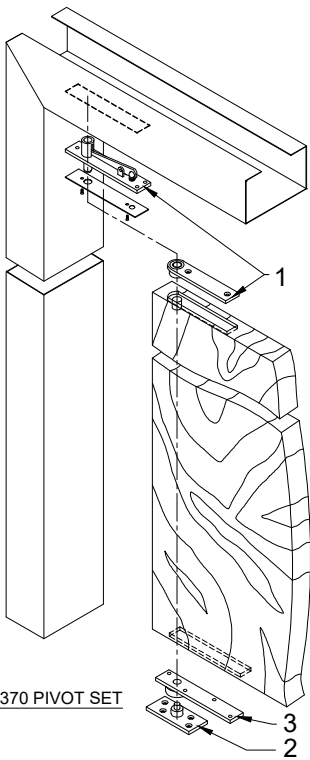

CENTER HUNG PIVOT SET - SINGLE or DOUBLE ACTING

0127 Pivot Set

For Steel or Wood doors up to 42" wide x 102" height & weighing up to 200 lb.

- | | | |
|---|-------------|----------------------------|
| 1 | 0320 | Top pivot |
| 2 | 0127 | Bottom Leaf into side jamb |
| 3 | | Door Leaf - Bottom |

Non Handed

0128 Pivot Set

For Steel or Wood doors up to 42" wide x 102" height & weighing up to 250 lb.

- | | | |
|---|-------------|-------------------------------|
| 1 | 0320 | Top pivot |
| 2 | 0128 | Bottom Leaf on Finished Floor |
| 3 | | Door Leaf - Bottom |

Non Handed

0370 Pivot Set

For Steel or Wood doors up to 44" wide x 102" height & weighing up to 500 lb.

- | | | |
|---|-------------|-------------------------------|
| 1 | 0340 | Top pivot |
| 2 | 0370 | Bottom Leaf on finished floor |
| 3 | | Door Leaf - Bottom |

Non Handed

* Door taller than 102" - Use 0345 top pivot in lieu of 0340 top pivot.

0327 Pivot Set

For Steel or Wood doors up to 42" wide x 96" height & weighing up to 135 lb.

- | | | |
|---|-------------|----------------------------|
| 1 | 0321 | Top pivot |
| 2 | 0327 | Bottom Leaf into side jamb |
| 3 | | Door Leaf - Bottom |